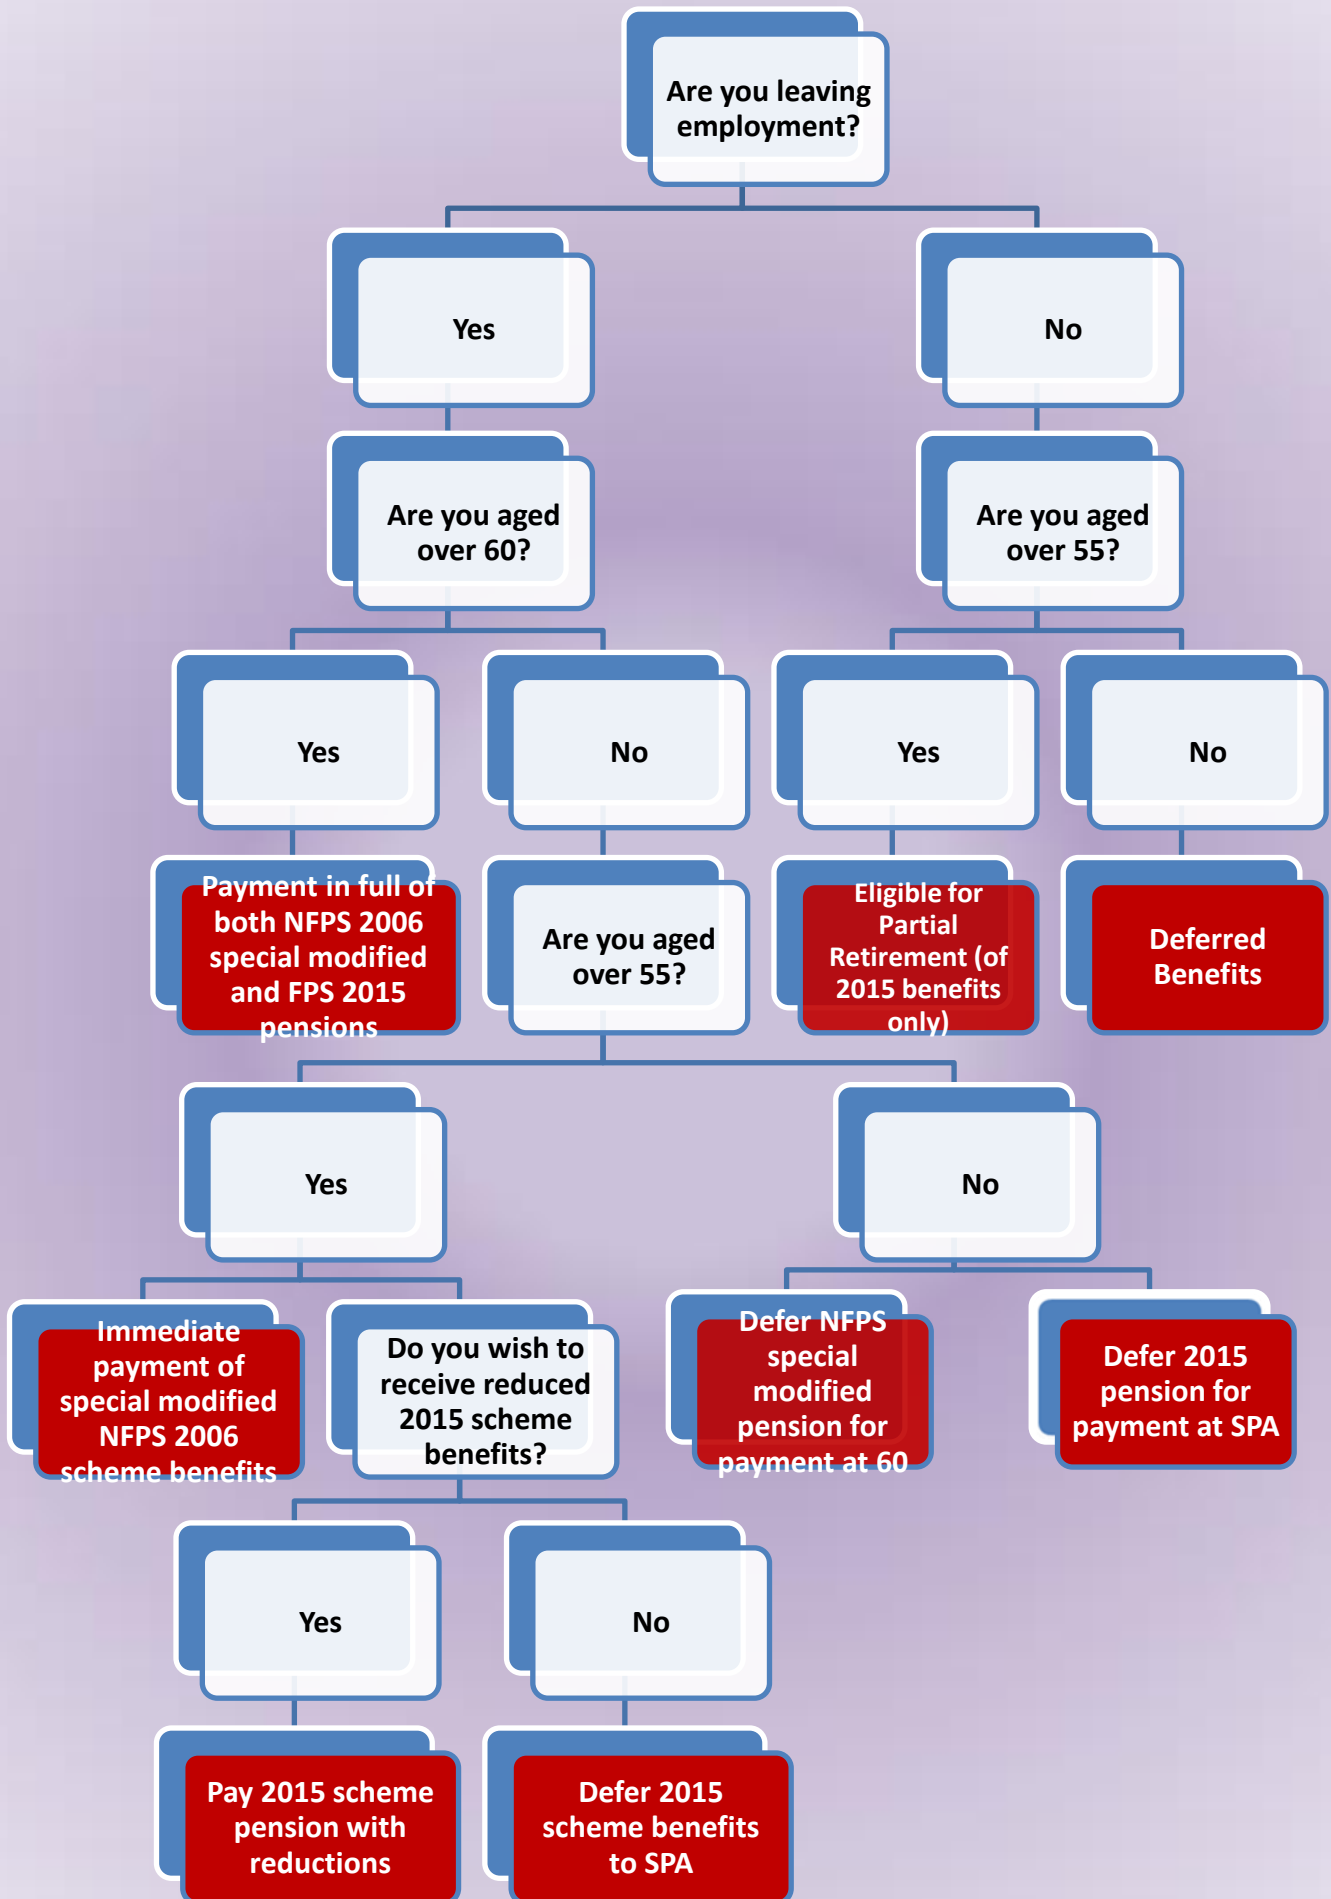

# Special Modified Scheme - Retirement Decision Tree

Firefighters' Pension Scheme